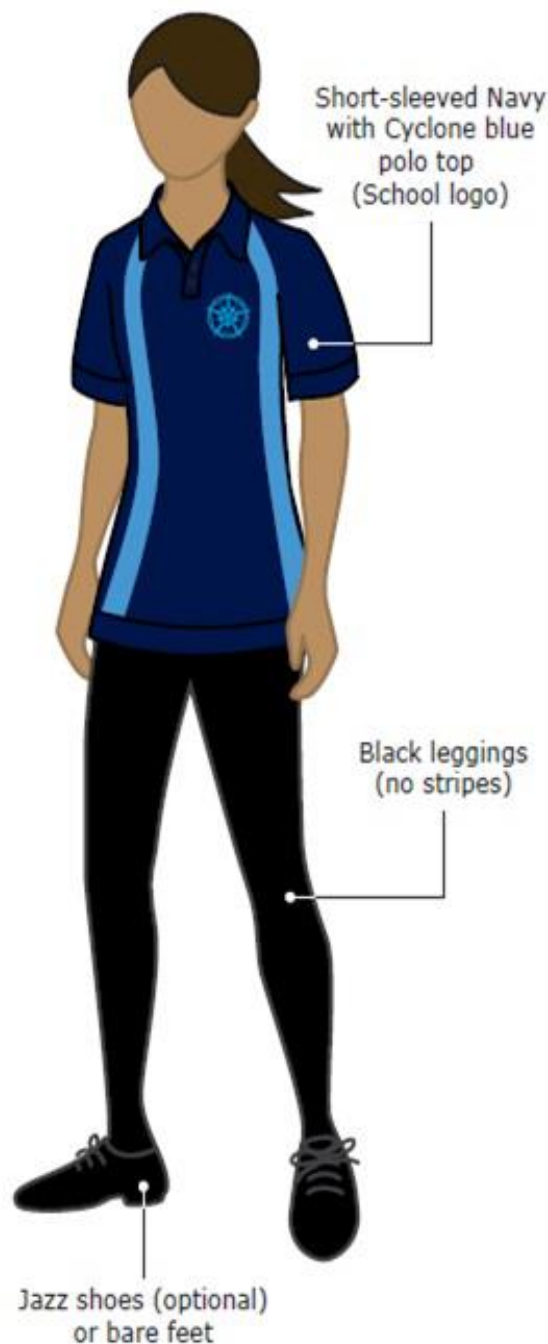

PE:
Compulsory items

Dance:
Compulsory items

Shin-pads and football boots for football and hockey would be preferable but not compulsory.

Optional items:

Rain jacket with school logo and tracksuit bottoms with school logo. Only school logo tracksuit bottoms will be accepted.