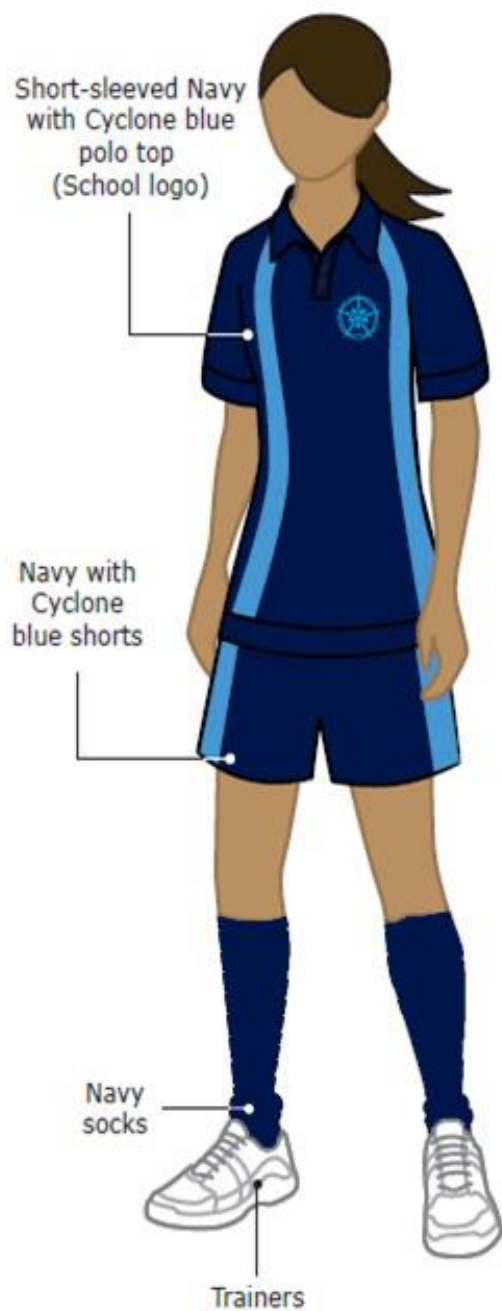

PE:
Compulsory items

Dance:
Compulsory items

Shin-pads and football boots for football and hockey would be preferable but not compulsory.

Optional items:

Rain jacket with school logo and tracksuit bottoms with school logo. Only school logo tracksuit bottoms will be accepted.